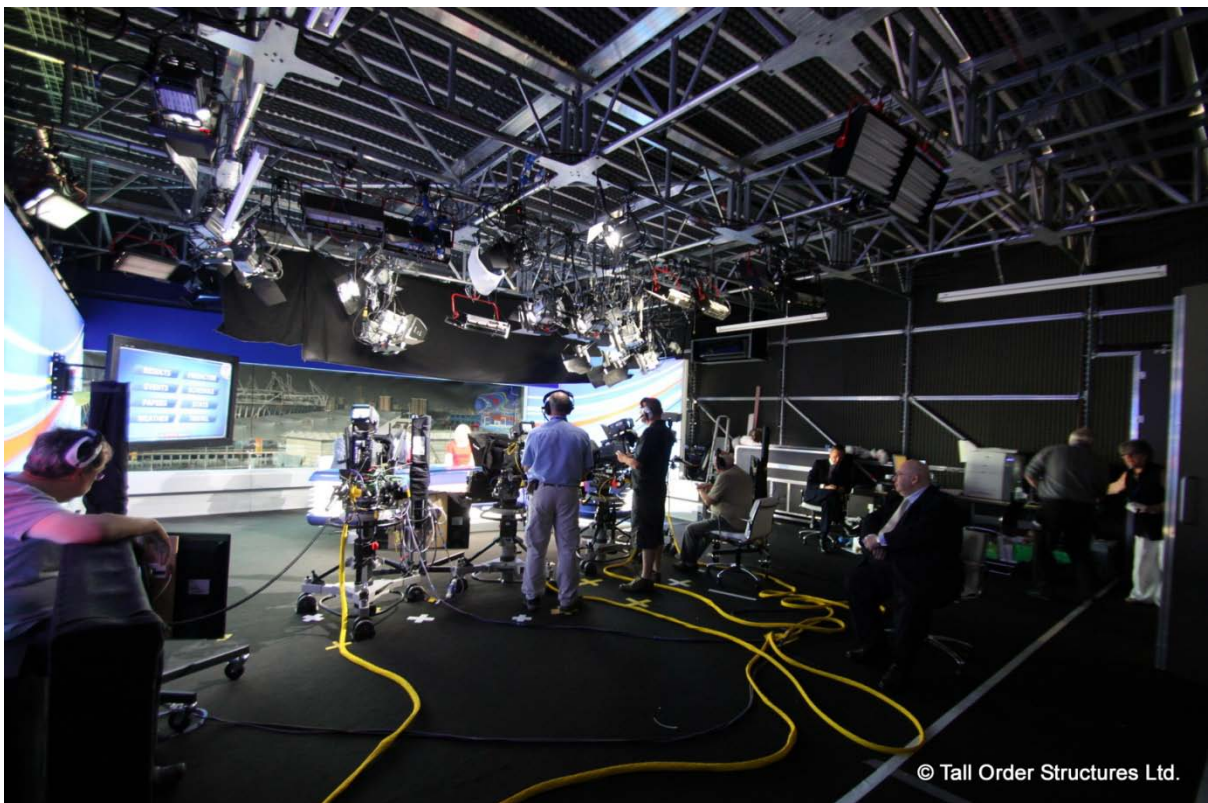

# Olympic Studio London.

---

Studio Complex for Sky-Sports, Sky-News and Fox. During the Olympic Games at Westfield, Stratford.

A 625 m<sup>2</sup> Studio complex, on top of the Westfield shopping centre, overlooking the Olympic Village.

# Olympic Studio London.

---

Studio Complex for Sky-Sports, Sky-News and Fox. During the Olympic Games at Westfield, Stratford.

Overlooking the Olympic village were; A 10m x 10m, full glass front, Sky-sports Studio. A 10m x 8m, full glass front, Fox Studio, And a 4m x 8m Sky-news Studio.

# Olympic Studio London.

Studio Complex for Sky-Sports, Sky-News and Fox. During the Olympic Games at Westfield, Stratford.

Because of site restrictions, no O.B. units could be accommodated, so apart from the three Studio's the complex had to incorporate, two production rooms, a Tech room, a Gallery, a Editing room, A Make-up room, a Switch room, a Green room, and Male/Female Toilets and Showers.